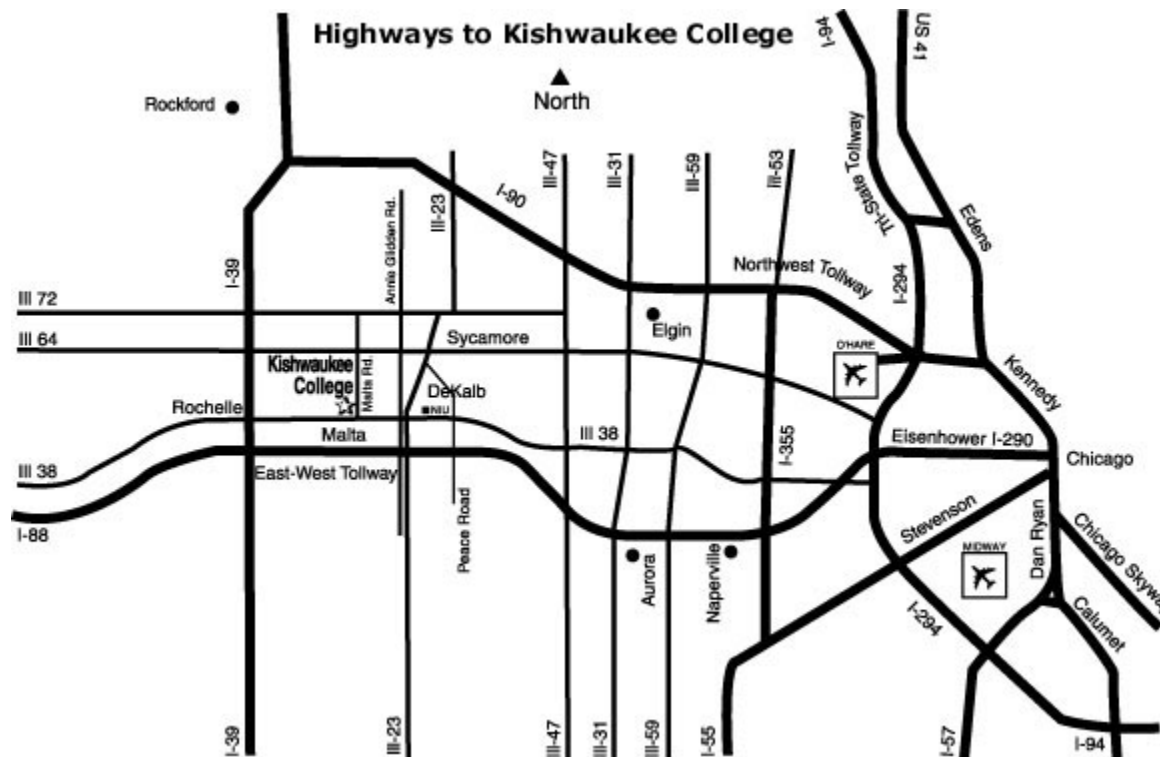

### From the Northern Suburbs

Go west on the East-West Tollway (I-88). Exit for DeKalb at either Peace Road or Annie Glidden Road. Turn West on Lincoln Highway (IL 38) to Malta. Kishwaukee College is about 7 miles west of Northern Illinois University on IL 38.

### From Downtown Chicago

Go west on the Eisenhower Expressway (I-290) to the East-West Tollway (I-88). Follow I-88 west to exit for DeKalb at either Peace Road or Annie Glidden Road. Turn west on Lincoln Highway (IL 38) to Malta. Kishwaukee College is about 7 miles west of Northern Illinois University on IL 38.

### From the Southern Suburbs

Go north on the Tri-State Tollway (I-294) to the East-West Tollway (I-88). Follow I-88 west to exit for DeKalb at either Peace Road or Annie Glidden Road. Turn west on Lincoln Highway (IL 38) to Malta. Kishwaukee College is about 7 miles west of Northern Illinois University on IL 38.

### From the Northwest

Go south on I-39/IL 51 to the "DeKalb, Route 38" exit. Proceed east on IL Route 38 to Malta. Kishwaukee College is about 9 miles east of the I-39/IL 38 interchange.