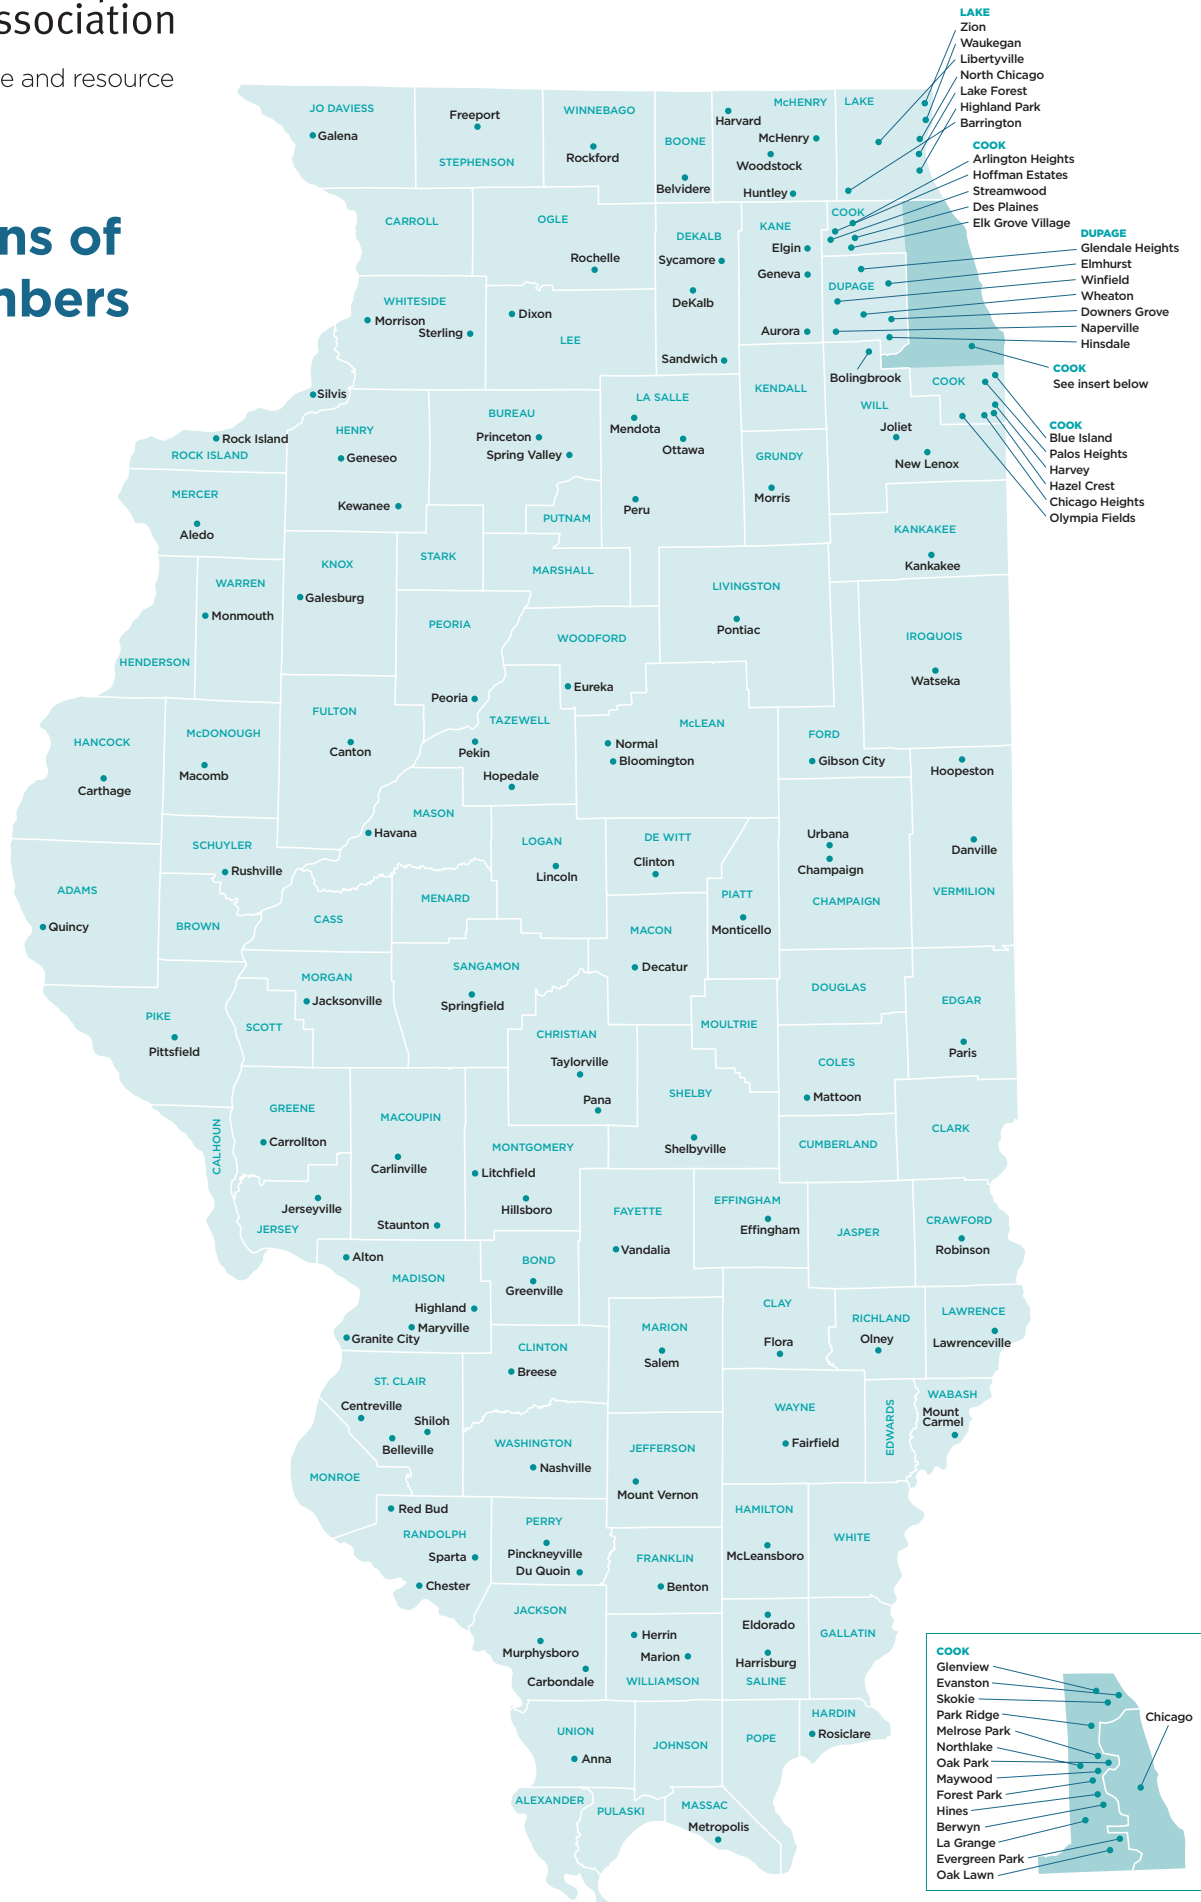

City locations of our 211 members

IHA OFFICE LOCATIONS

222 South Riverside Plaza
Suite 1900
Chicago, IL 60606
312.906.6000

1151 East Warrenville Road
Naperville, IL 60563
630.276.5400

700 South 2nd Street
Springfield, IL 62704
217.541.1150